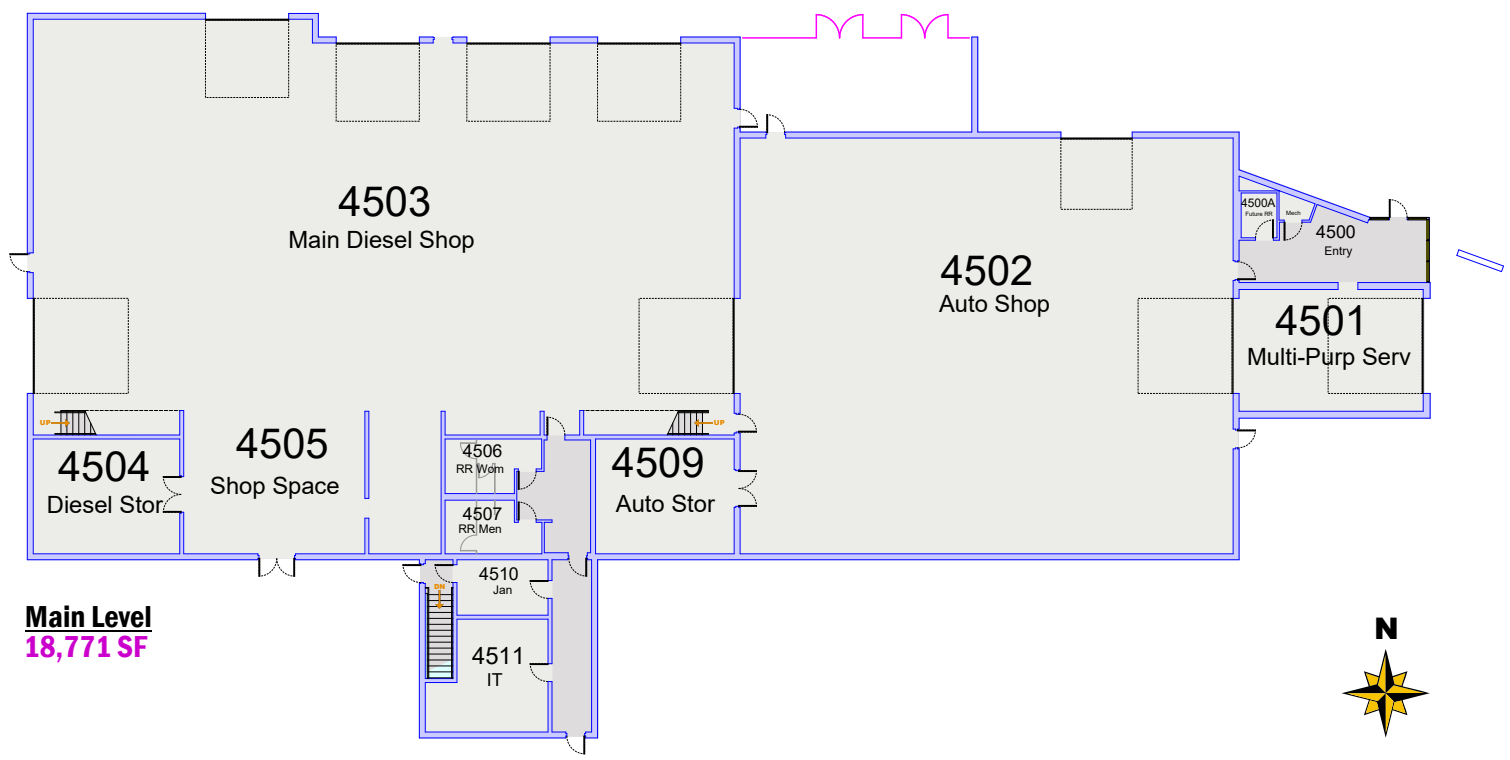

Blackhawk Technical College
Center for Transportation Studies
6004 South County Highway G, Janesville, WI 53546
Phone: 608-743-4502

Main Level
18,771 SF