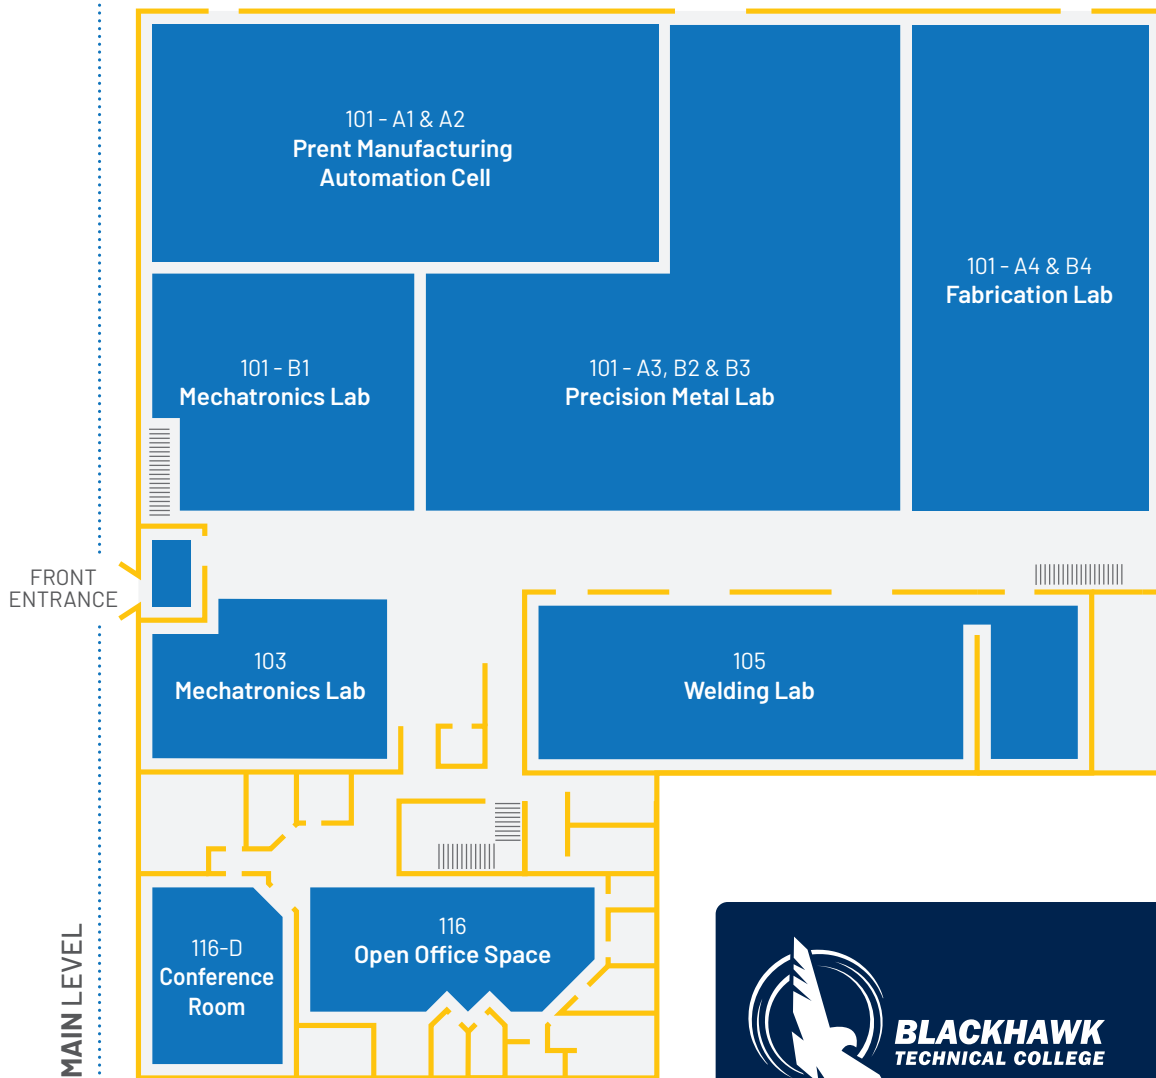

UPPER LEVEL

MAIN LEVEL

LOWER LEVEL

BLACKHAWK
TECHNICAL COLLEGE

**Innovative Manufacturing
Education Center (IMEC)**